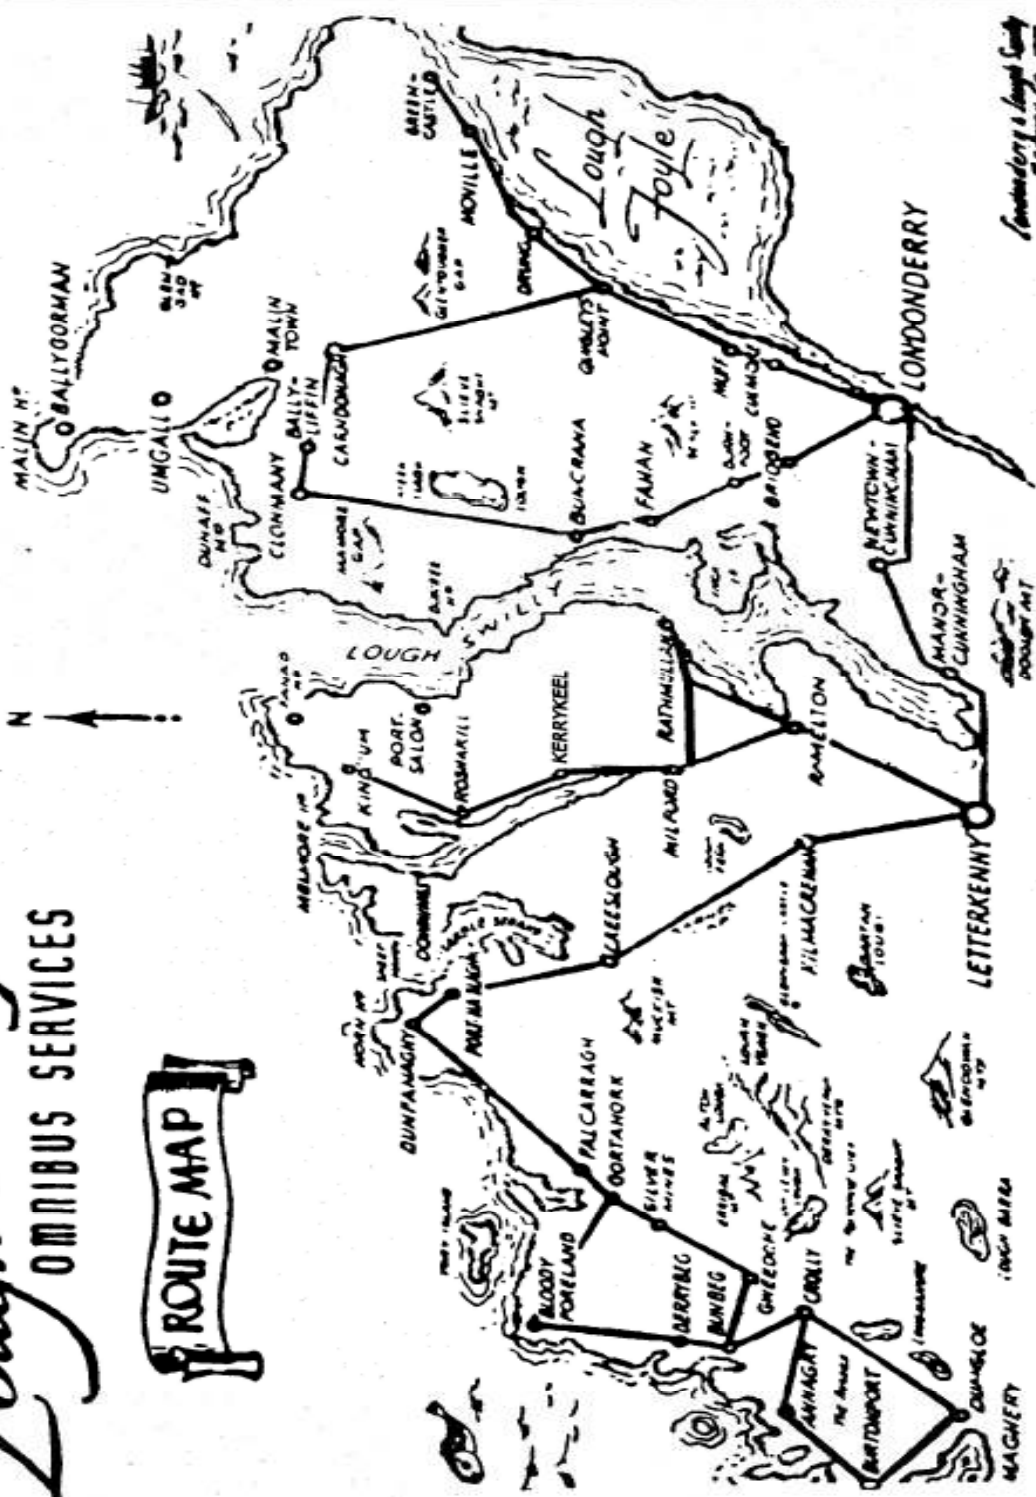

ROUTE MAP

Londonderry & Lough Swilly
Routemap Co.

Lough Swilly Bus Company

From Monday 29th August 2011 until further notice

Derry - Buncrana

Monday - Friday

Derry	dept	08:00	09:00	12:00	14:00	15:00	16:00	17:00	18:00
Coshquin	dept	08:12	09:12	12:12	14:12	15:15	16:12	17:12	18:12
Bridgend	dept	08:15	09:15	12:15	14:15	15:15	16:15	17:15	18:15
Burnfoot	dept	08:18	09:18	12:18	14:18	15:18	16:18	17:18	18:18
Fahan	dept	08:27	09:27	12:27	14:27	15:27	16:27	17:27	18:27
Buncrana	arr	08:35	09:35	12:35	14:35	15:35	16:35	17:35	18:35